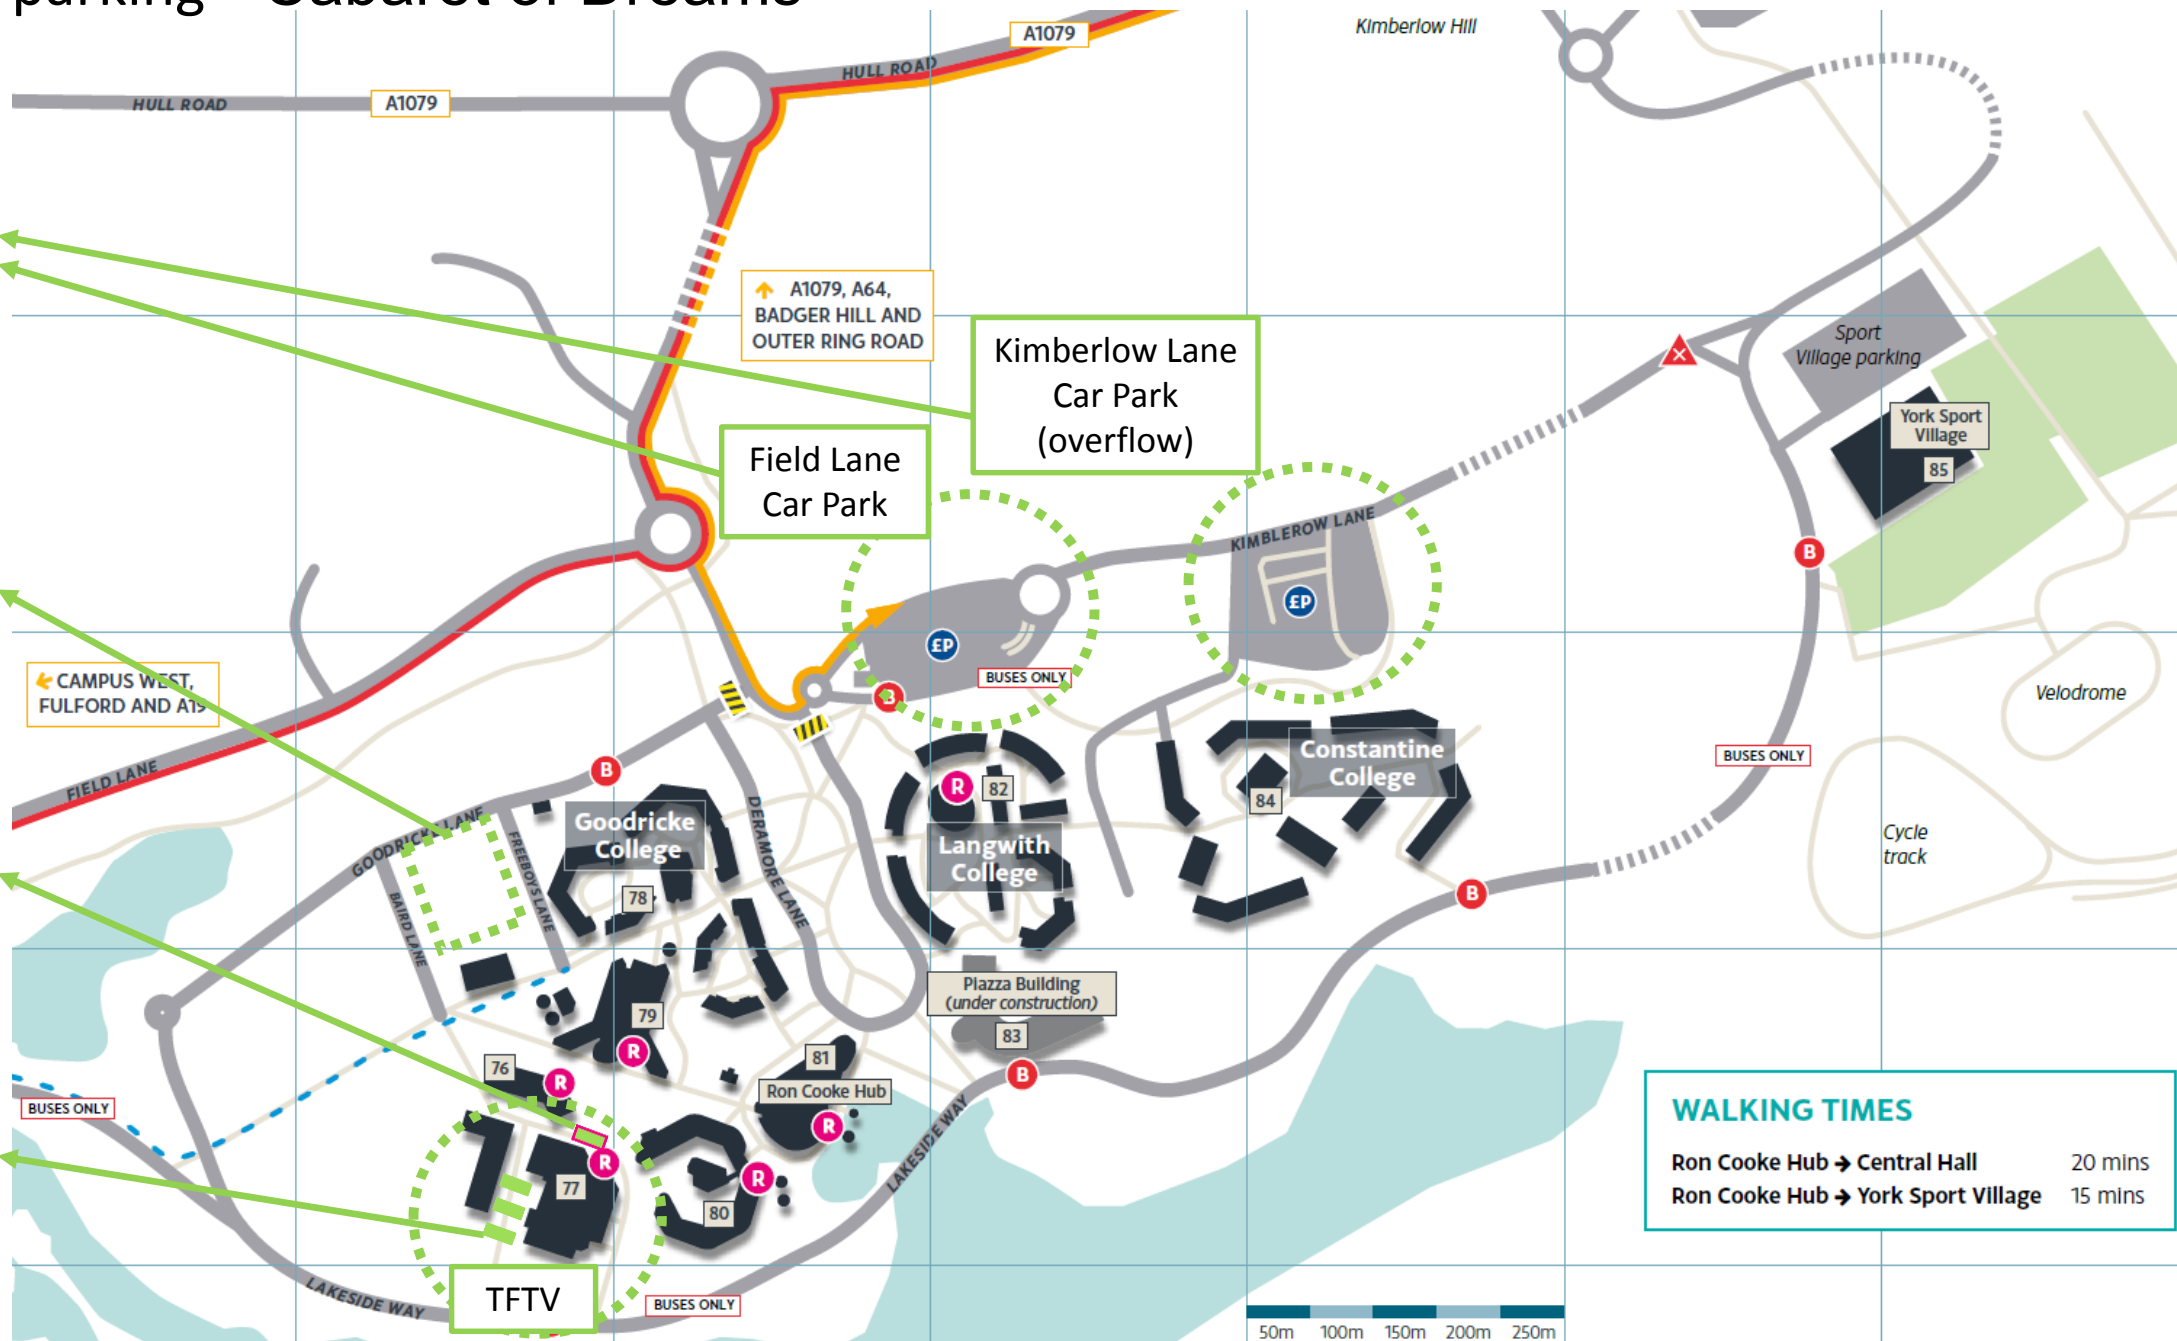

# TFTV visitor parking - Cabaret of Dreams

**University Visitor Parking:** car park on Field Lane AND Kimberlow Lane (£6/day, free on weekends and after 6 pm)

**The Catalyst Events Parking:** Reserved Performers & Accessible Parking

**TFTV Accessible Parking:** 1 bay (pre-booking required)

**TFTV Commercial & Delivery Parking:** Reserved AAM Disabled Parking (Pre-Booked)

WALKING TIMES	
Ron Cooke Hub → Central Hall	20 mins
Ron Cooke Hub → York Sport Village	15 mins